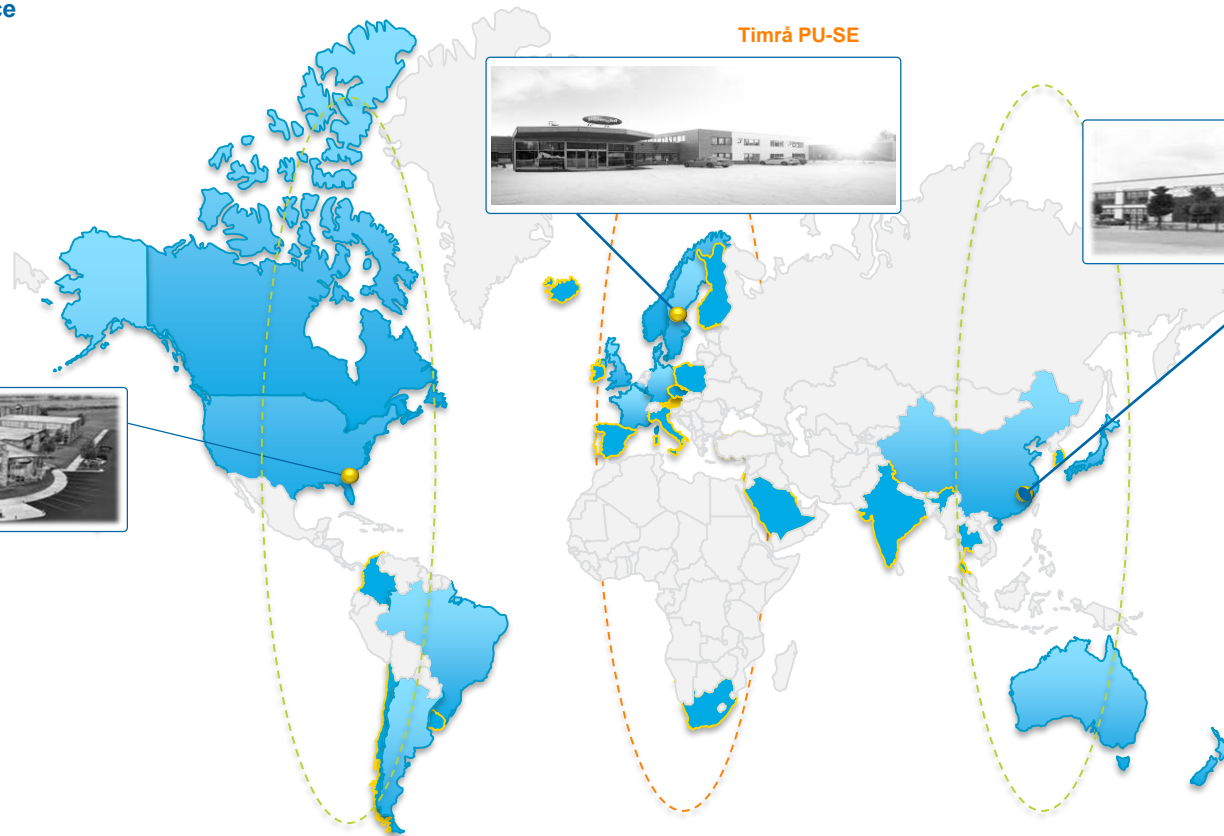

permobil

Speciale besturingen en
geïntegreerde omgevingsbediening

Oktober 2017

WORLD LEADER IN ADVANCED REHAB TECHNOLOGY

REDEFINING ABILITY
CELEBRATING 50 YEARS

Global Presence

-  Permobil presence
-  Business regions

Nashville (2011)

Timrå PU-SE

Kunshan (2011)

70 Landen
1 400 Werknemers in 15 landen
20 000 Elektrische rolwagens
20 000 Manuele Rolwagens
300 000 AD-kussens en -matrassen

Owned by **Investor**
Production in **Timrå, Nashville,**
Kunshan, Pasco, Lyon
Main HUB in Timrå